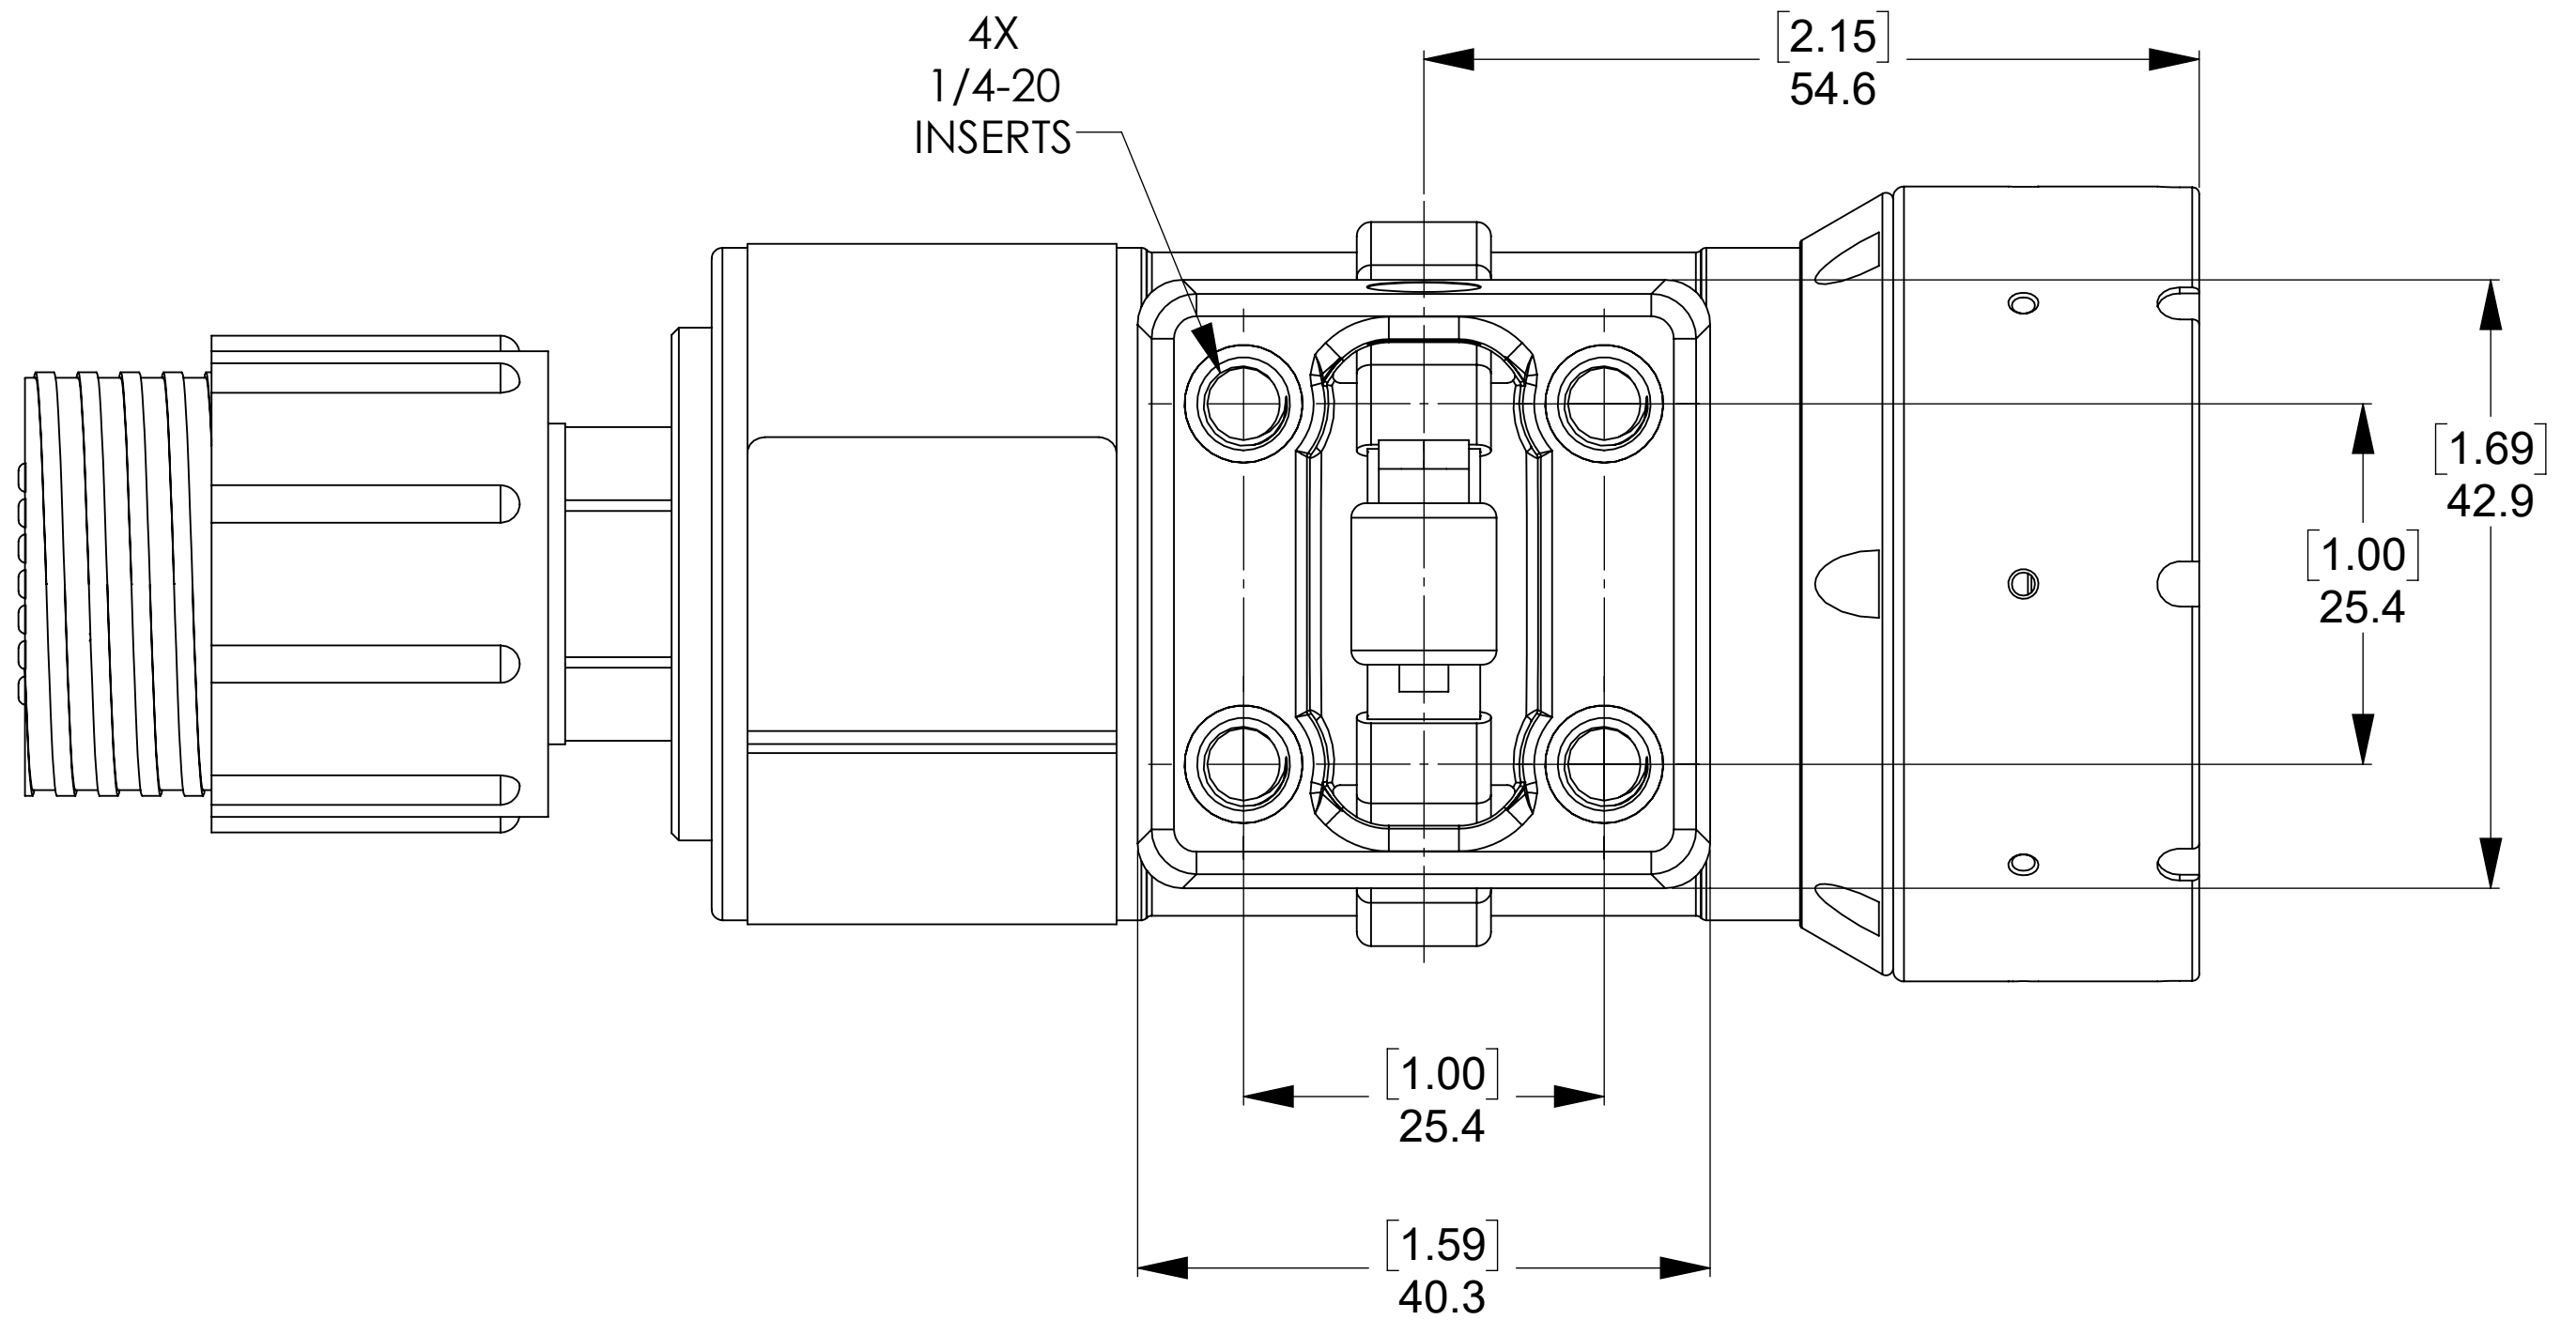

Units: | mm[inch] | Scale: | 2:1 | View Orientation: | STARBOARD (RIGHT SIDE) |

Units: | mm[inch] | Scale: | 2:1 | View Orientation: | STARBOARD (RIGHT SIDE) |

Units: | mm[inch] | Scale: | 2:1 | View Orientation: | BOTTOM |

Units: | mm[inch] | Scale: | 2:1 | View Orientation: | BOTTOM |

Units: | mm[inch] | Scale: | 2:1 | View Orientation: | FORWARD |

Units: | mm[inch] | Scale: | 2:1 | View Orientation: | FORWARD |

Units: | mm[inch] | Scale: | 2:1 | View Orientation: | AFT |

Units: | mm[inch] | Scale: 2:1 | View Orientation: ISO(FRONT) |

Units: | mm[inch] | Scale: | 2:1 | View Orientation: | ISO (REAR) |