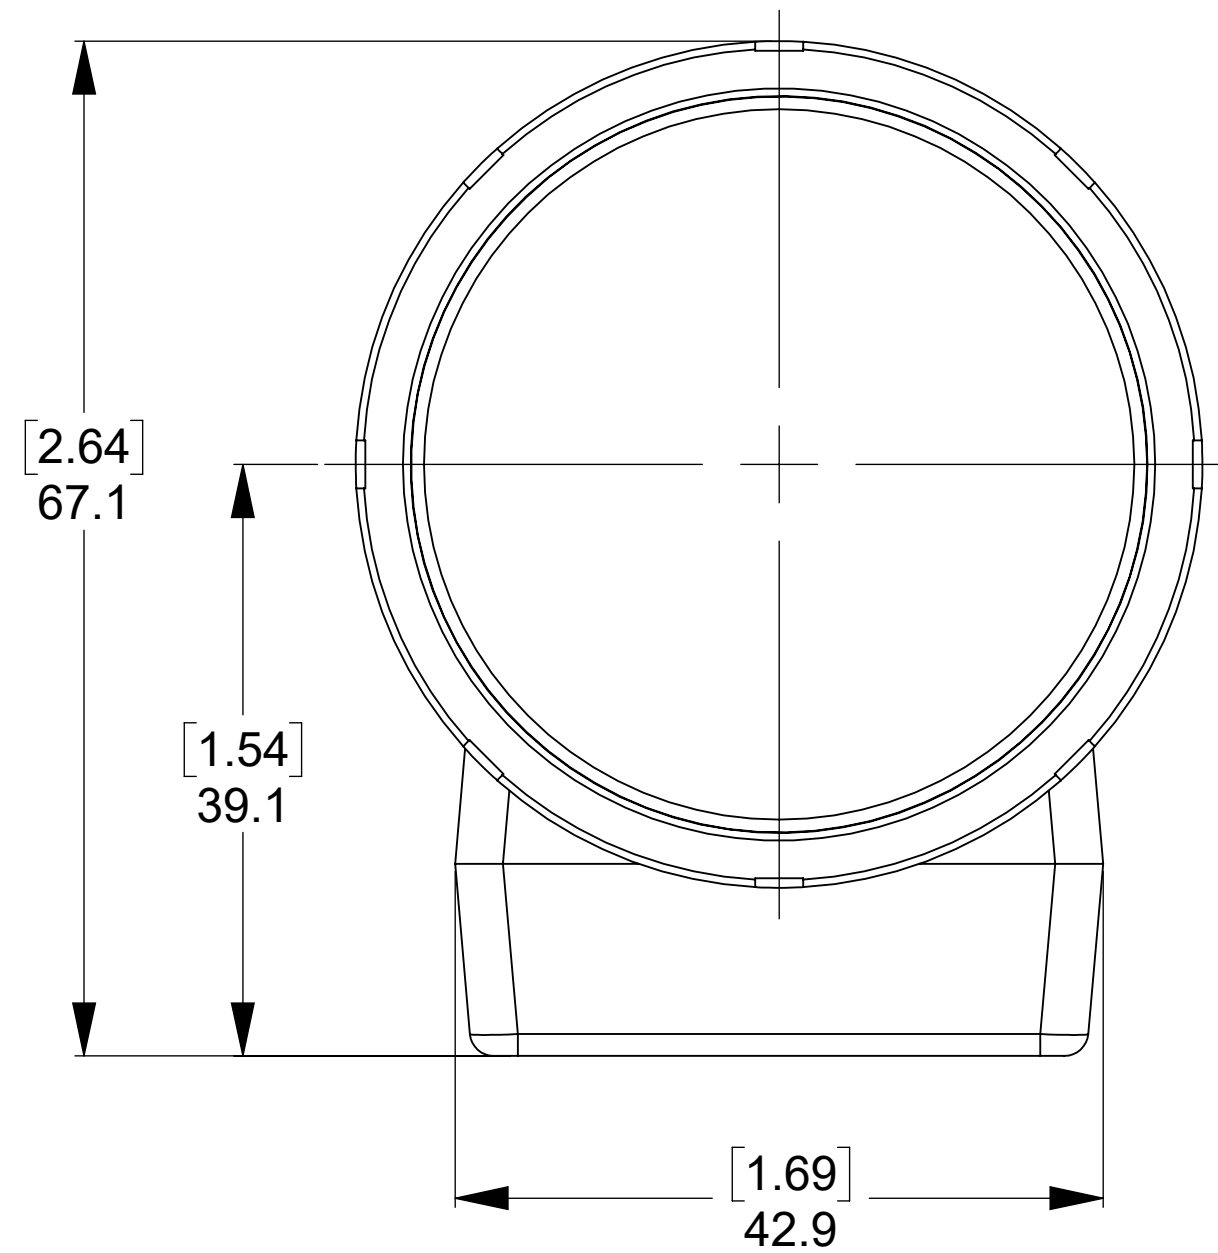

Units: | mm[inch] | Scale: | 2:1 | View Orientation: | STARBOARD (RIGHT SIDE) |

Units: | mm[inch] | Scale: | 2:1 | View Orientation: | STARBOARD (RIGHT SIDE) |

Units: | mm[inch] | Scale: | 2:1 | View Orientation: | BOTTOM |

Units: | mm[inch] | Scale: | 2:1 | View Orientation: | BOTTOM |

Units: | mm[inch] | Scale: | 2:1 | View Orientation: | FORWARD |

Units: | mm[inch] | Scale: | 2:1 | View Orientation: | FORWARD |

Units: | mm[inch] | Scale: | 2:1 | View Orientation: | AFT |

Units: | mm[inch] | Scale: 2:1 | View Orientation: ISO(FRONT) |

Units: | mm[inch] | Scale: | 2:1 | View Orientation: | ISO (REAR) |