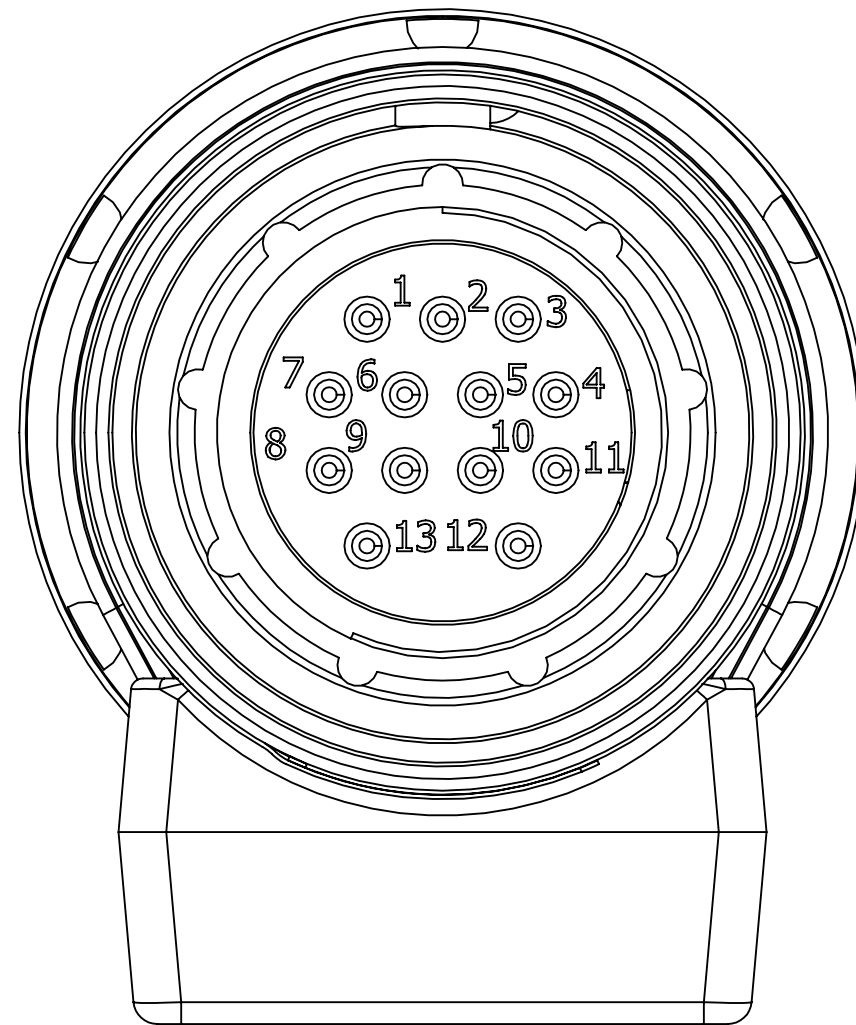

Units: | mm[inch] | Scale: | 2:1 | View Orientation: | STARBOARD (RIGHT SIDE) |

Units: | mm[inch] | Scale: | 2:1 | View Orientation: | STARBOARD (RIGHT SIDE) |

Units: | mm[inch] | Scale: | 2:1 | View Orientation: | BOTTOM |

Units: | mm[inch] | Scale: | 2:1 | View Orientation: | BOTTOM |

Units: | mm[inch] | Scale: | 2:1 | View Orientation: | FORWARD |

Units: | mm[inch] | Scale: | 2:1 | View Orientation: | FORWARD |

Units: | mm[inch] | Scale: | 2:1 | View Orientation: | AFT |

Units: | mm[inch] | Scale: 2:1 | View Orientation: ISO(FRONT) |

Units: | mm[inch] | Scale: | 2:1 | View Orientation: | ISO (REAR) |